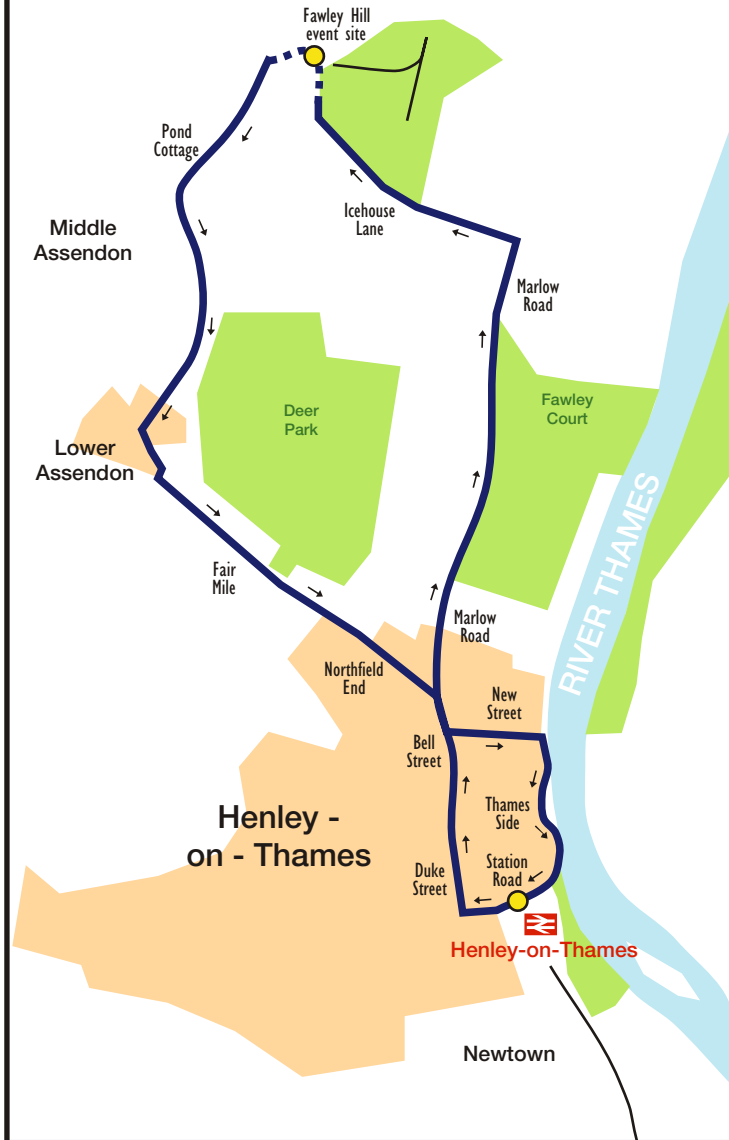

# Route Map

-  Shuttle bus route
-  Within show area
-  Pick up/set down
-  Railway station
-  Railway line

## Henley-on-Thames Shuttle Bus

### Saturday 18th May 2013

<i>Train arrives from Twyford</i>	1002	1102	1202	1302	1502	1602	1702
Henley-on-Thames, Station Road 	1005	1105	1205	1305	1510	1610	1710
Fawley Hill, Event Site	1018	1118	1218	1318	1523	1623	1723
Fawley Hill, Event Site	1035	1135	1235	1450	1550	1650	1750
Henley-on-Thames, Station Road 	1047	1147	1247	1507	1607	1707	1807
<i>Train departs from Henley-on-Thames</i>	1124	1224	1324	1524	1624	1724	1824

### Sunday 19th May 2013

<i>Train arrives from Twyford</i>	0955	1055	1155	1255	1455	1555	1655
Henley-on-Thames, Station Road 	1005	1105	1205	1305	1405	1505	1605
Fawley Hill, Event Site	1018	1118	1218	1318	1518	1618	1718
Fawley Hill, Event Site	1035	1135	1235	1435	1535	1635	1735
Henley-on-Thames, Station Road 	1047	1147	1247	1447	1547	1647	1747
<i>Train departs from Henley-on-Thames</i>	1103	1203	1303	1503	1603	1703	1803